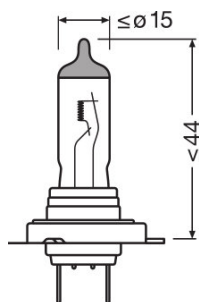

Product datasheet

Technical data

Product information

Order reference	64210NL
Application (Category and Product specific)	Halogen headlight lamp

Electrical data

Power input	58 W ¹⁾
Nominal voltage	12.0 V
Nominal wattage	55.00 W
Test voltage	13.2 V

¹⁾ Maximum

Photometrical data

Luminous flux	1500 lm
Luminous flux tolerance	±10 %

Dimensions & weight

Diameter	12.0 mm
Product weight	12.50 g
Length	59.0 mm

Lifespan

Lifespan B3	150 h
Lifespan Tc	250 h

Additional product data